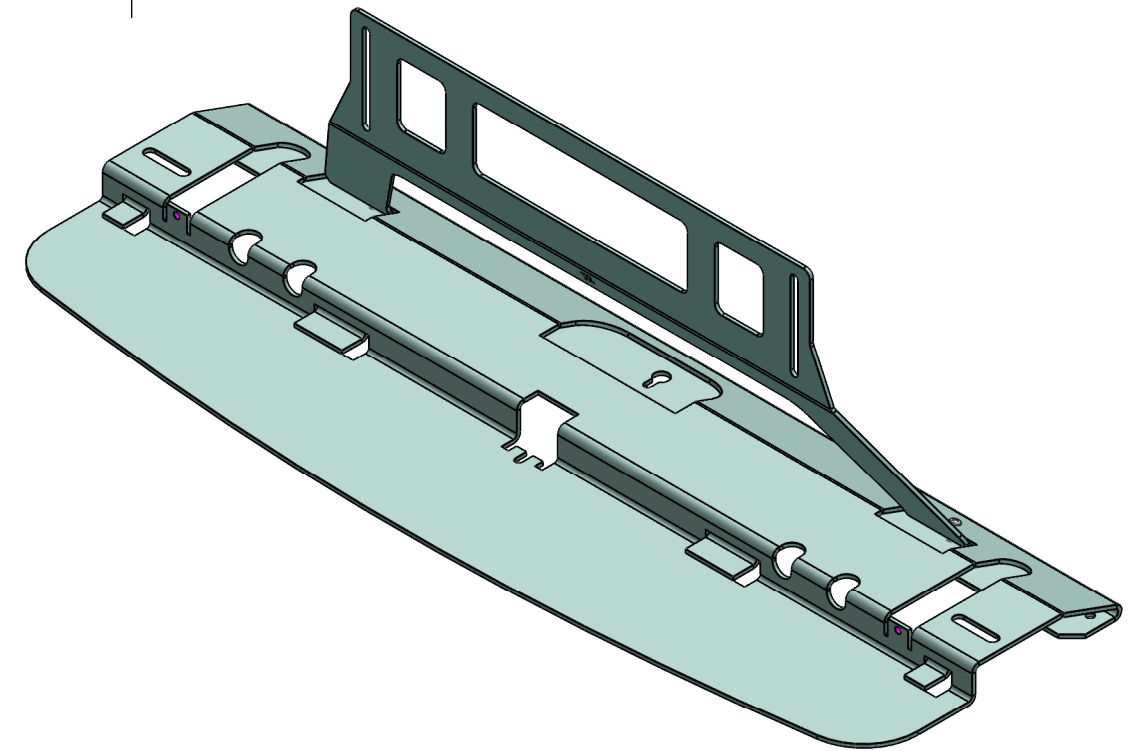

SB-TS-V-L1-BL  
 TALBE STAND FOR BOTH SB-5574UHD-BL, SB-6574UHD-BL

FOR MISSING DIMENSIONS AND FEATURE LOCATIONS REFER TO 3D CAD MODEL

**NOTE: UNLESS OTHERWISE SPECIFIED**

MATERIAL		The information herein is the property of SunBrite V. No portion of this data shall be released, disclosed, used, or duplicated for any purposes without the written consent of SunBriteTV.			 2001 Anchor Ct. Thousand Oaks, CA 91320		
FINISH	NOTE 3	APPROVALS		DATE		TITLE	
FRACTIONS ±.030	DECIMALS .X ± .05 .XX ± .03 .XXX ± .010	DESIGN JDD		09/14/16		Table Stand V Assy	
UNLESS OTHERWISE SPECIFIED DIMENSIONS ARE IN INCHES		DRAWN JDD		09/14/16		SIZE B	SCALE 1:5
THIRD ANGLE PROJECTION		CHECKED				PART # <b>15113007</b>	REV NC
						SHEET 1 OF 1	