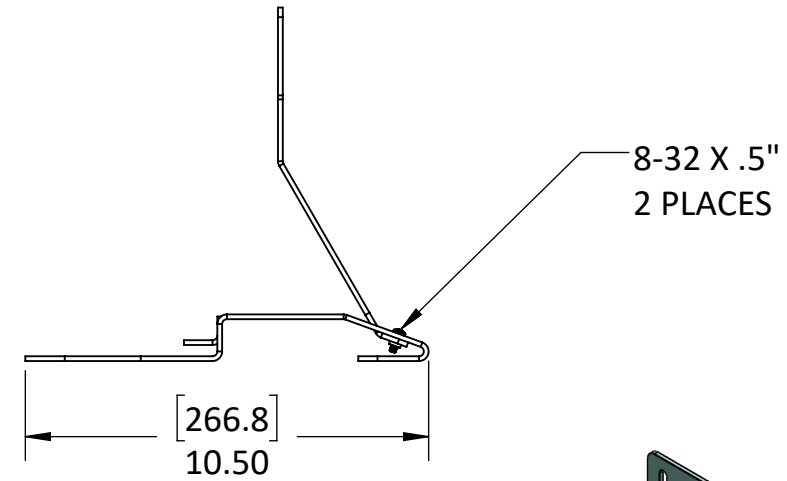

SB-TS-V-L1-BL  
 TALBE STAND FOR BOTH SB-5574UHD-BL, SB-6574UHD-BL

FOR MISSING DIMENSIONS AND FEATURE LOCATIONS REFER TO 3D CAD MODEL

**NOTE: UNLESS OTHERWISE SPECIFIED**

MATERIAL		The information herein is the property of SunBrite V. No portion of this data shall be released, disclosed, used, or duplicated for any purposes without the written consent of SunBriteTV.			 2001 Anchor Ct. Thousand Oaks, CA 91320		
FINISH	NOTE 3	APPROVALS		DATE		TITLE	
FRACTIONS ±.030	DECIMALS .X ± .05 .XX ± .03 .XXX ± .010	DESIGN JDD		09/14/16		Table Stand V Assy	
UNLESS OTHERWISE SPECIFIED DIMENSIONS ARE IN INCHES		DRAWN JDD		09/14/16		SIZE B	SCALE 1:5
THIRD ANGLE PROJECTION		CHECKED				PART # <b>15113007</b>	REV NC
						SHEET 1 OF 1	