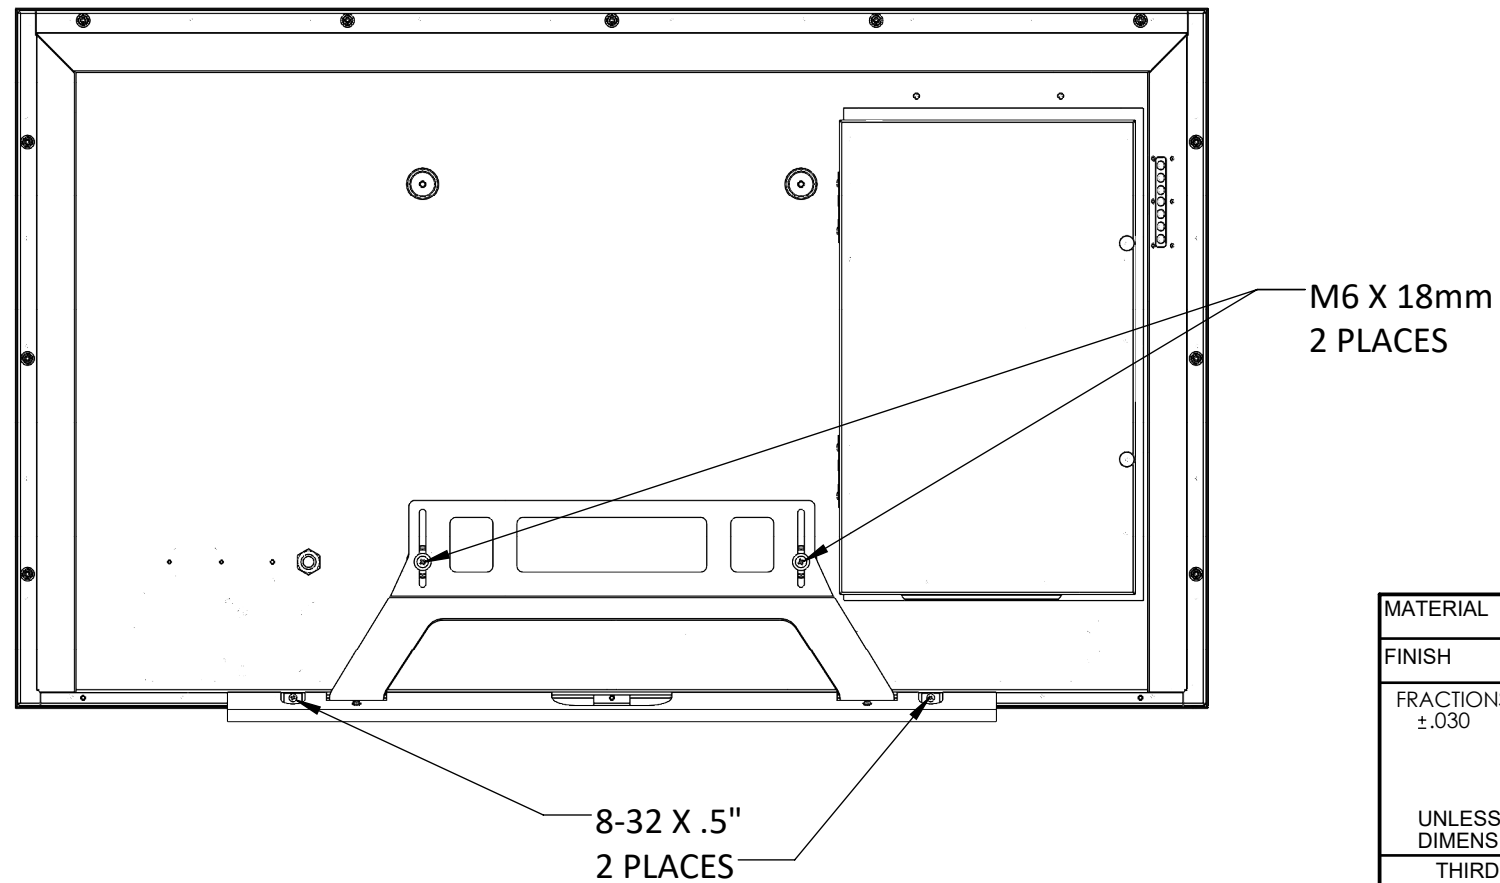

SB-TS-V-L1-BL  
 TALBE STAND FOR BOTH SB-5574UHD-BL, SB-6574UHD-BL

FOR MISSING DIMENSIONS AND FEATURE LOCATIONS REFER TO 3D CAD MODEL

**NOTE: UNLESS OTHERWISE SPECIFIED**

MATERIAL		The information herein is the property of SunBrite V. No portion of this data shall be released, disclosed, used, or duplicated for any purposes without the written consent of SunBriteTV.			 2001 Anchor Ct. Thousand Oaks, CA 91320		
FINISH	NOTE 3	APPROVALS		DATE		TITLE	
FRACTIONS ±.030	DECIMALS .X ± .05 .XX ± .03 .XXX ± .010	DESIGN JDD		09/14/16		Table Stand V Assy	
UNLESS OTHERWISE SPECIFIED DIMENSIONS ARE IN INCHES		DRAWN JDD		09/14/16		SIZE B	SCALE 1:5
THIRD ANGLE PROJECTION		CHECKED				PART # <b>15113007</b>	REV NC
						SHEET 1 OF 1	