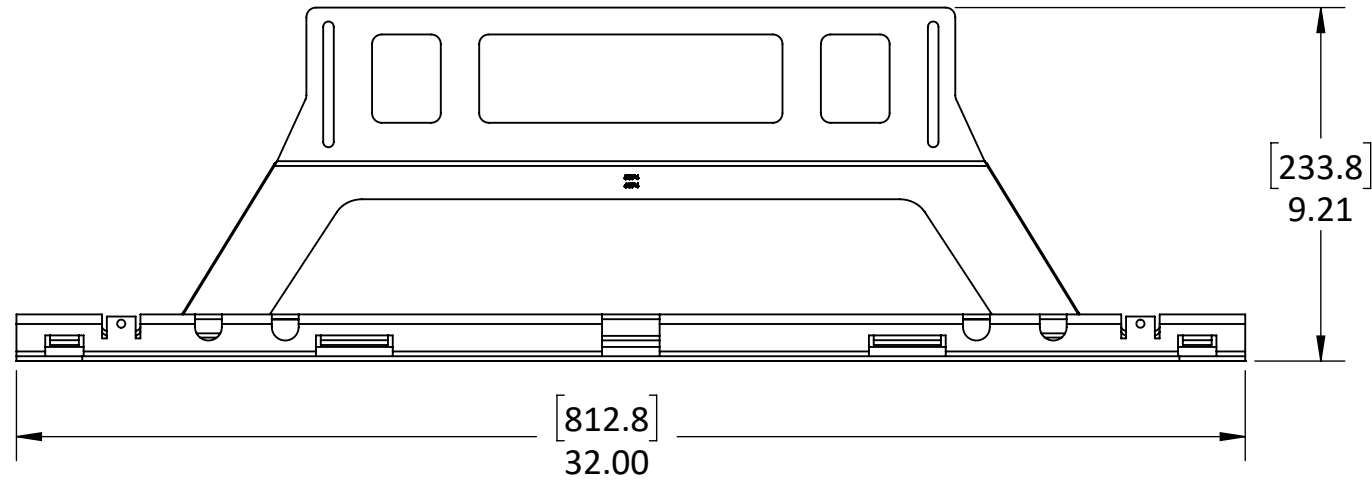

SB-TS-V-L1-BL  
 TALBE STAND FOR BOTH SB-5574UHD-BL, SB-6574UHD-BL

FOR MISSING DIMENSIONS AND FEATURE LOCATIONS REFER TO 3D CAD MODEL

**NOTE: UNLESS OTHERWISE SPECIFIED**

MATERIAL		The information herein is the property of SunBrite V. No portion of this data shall be released, disclosed, used, or duplicated for any purposes without the written consent of SunBriteTV.			 2001 Anchor Ct. Thousand Oaks, CA 91320		
FINISH	NOTE 3	APPROVALS		DATE		TITLE	
FRACTIONS ±.030	DECIMALS .X ± .05 .XX ± .03 .XXX ± .010	DESIGN JDD		09/14/16		Table Stand V Assy	
UNLESS OTHERWISE SPECIFIED DIMENSIONS ARE IN INCHES		DRAWN JDD		09/14/16		SIZE B	SCALE 1:5
THIRD ANGLE PROJECTION		CHECKED				PART # <b>15113007</b>	REV NC
						SHEET 1 OF 1	