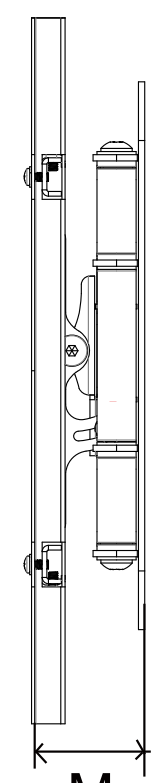

8 7 6 5 4 3 2 1

**BACK VIEW**

with adapter plate

without adapter plate

**RIGHT VIEW EXTENDED**

**FRONT VIEW**

with adapter plate

without adapter plate

**RIGHT VIEW FOLDED**

DIMENSIONS		
<b>A</b>	28.75"	(730mm)
<b>B</b>	27.75"	(704.77mm)
<b>C</b>	3"	(75.00mm)
<b>D</b>	16.9"	(429.09mm)
<b>E</b>	18.2"	(462.91mm)
<b>F</b>	24.4"	(619.76mm)
<b>G</b>	8"	(204.00mm)
<b>H</b>	12.8"	(326.00mm)
<b>I</b>	23.9"	(607.06mm)
<b>J</b>	13.75"	(350.06mm)
<b>K</b>	14.8"	(376.00mm)
<b>L</b>	4.9"	(123.8mm)
<b>M</b>	3.4"	(86.36mm)
<b>N</b>	2.9"	(73.66mm)

8 7 6 5 4 3 2 1