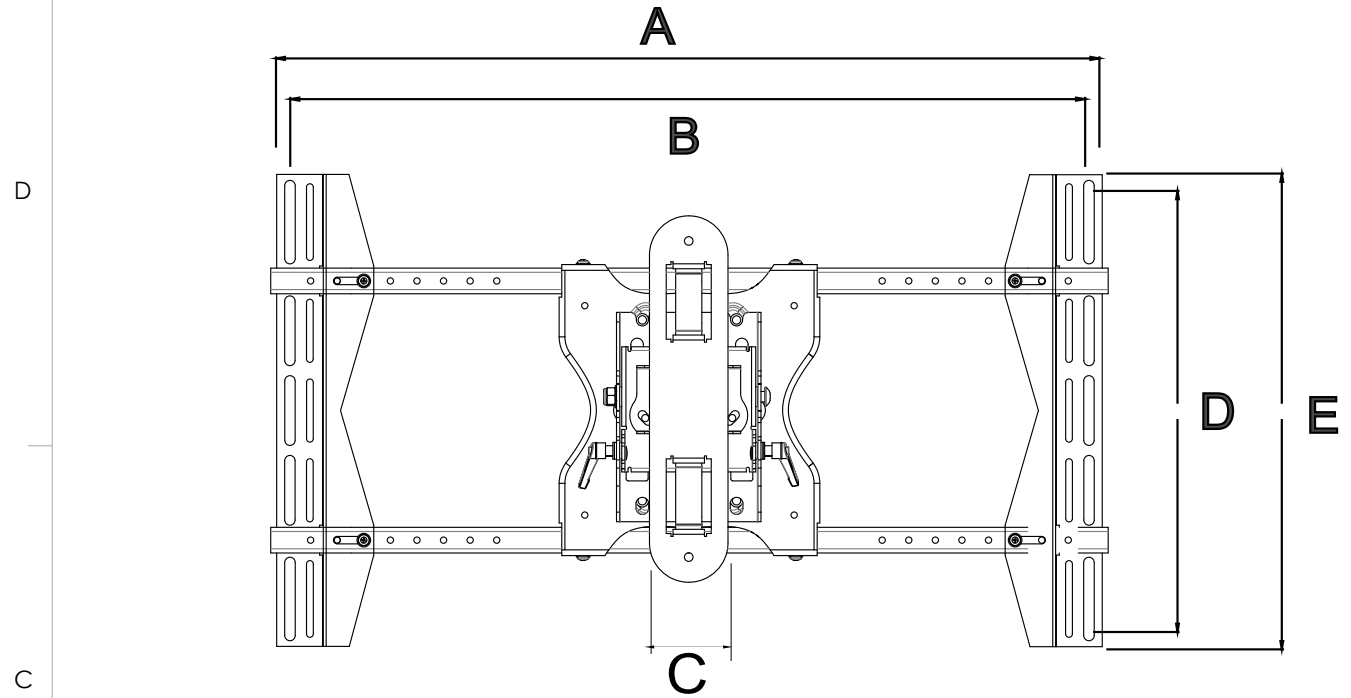

8 7 6 5 4 3 2 1

**BACK VIEW**

with adapter plate

without adapter plate

**RIGHT VIEW EXTENDED**

**FRONT VIEW**

with adapter plate

without adapter plate

**RIGHT VIEW FOLDED**

DIMENSIONS		
<b>A</b>	28.75"	(730mm)
<b>B</b>	27.75"	(704.77mm)
<b>C</b>	3"	(75.00mm)
<b>D</b>	16.9"	(429.09mm)
<b>E</b>	18.2"	(462.91mm)
<b>F</b>	24.4"	(619.76mm)
<b>G</b>	8"	(204.00mm)
<b>H</b>	12.8"	(326.00mm)
<b>I</b>	23.9"	(607.06mm)
<b>J</b>	13.75"	(350.06mm)
<b>K</b>	14.8"	(376.00mm)
<b>L</b>	4.9"	(123.8mm)
<b>M</b>	3.4"	(86.36mm)
<b>N</b>	2.9"	(73.66mm)