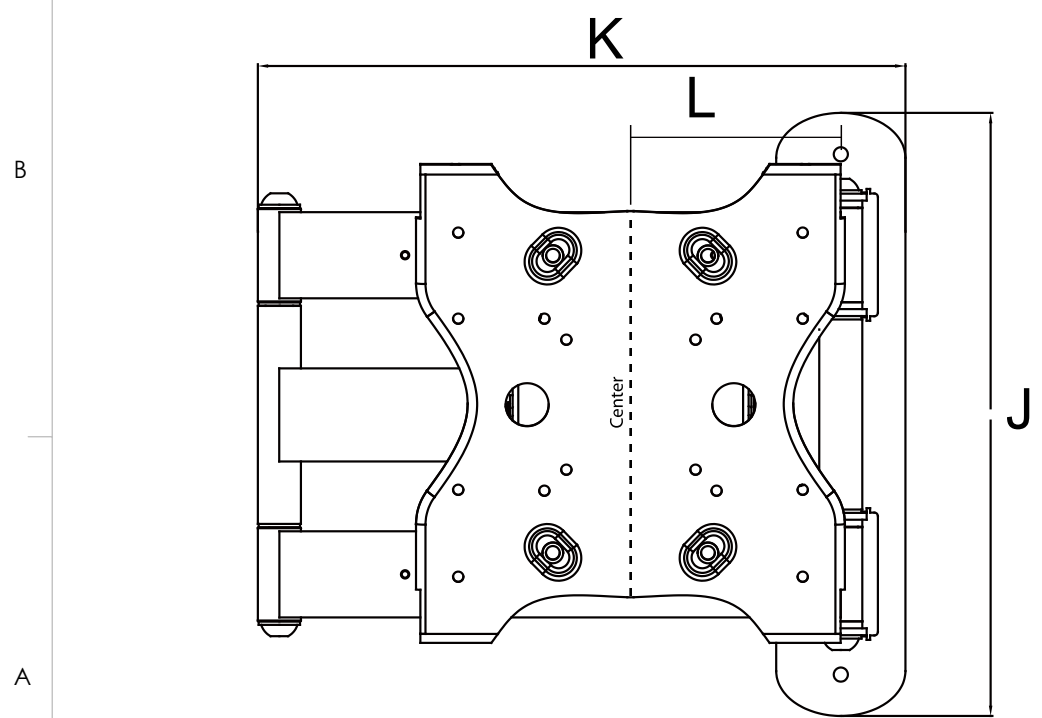

8 7 6 5 4 3 2 1

**BACK VIEW**

with adapter plate

without adapter plate

**RIGHT VIEW EXTENDED**

**FRONT VIEW**

with adapter plate

without adapter plate

**RIGHT VIEW FOLDED**

DIMENSIONS		
<b>A</b>	28.75"	(730mm)
<b>B</b>	27.75"	(704.77mm)
<b>C</b>	3"	(75.00mm)
<b>D</b>	16.9"	(429.09mm)
<b>E</b>	18.2"	(462.91mm)
<b>F</b>	24.4"	(619.76mm)
<b>G</b>	8"	(204.00mm)
<b>H</b>	12.8"	(326.00mm)
<b>I</b>	23.9"	(607.06mm)
<b>J</b>	13.75"	(350.06mm)
<b>K</b>	14.8"	(376.00mm)
<b>L</b>	4.9"	(123.8mm)
<b>M</b>	3.4"	(86.36mm)
<b>N</b>	2.9"	(73.66mm)