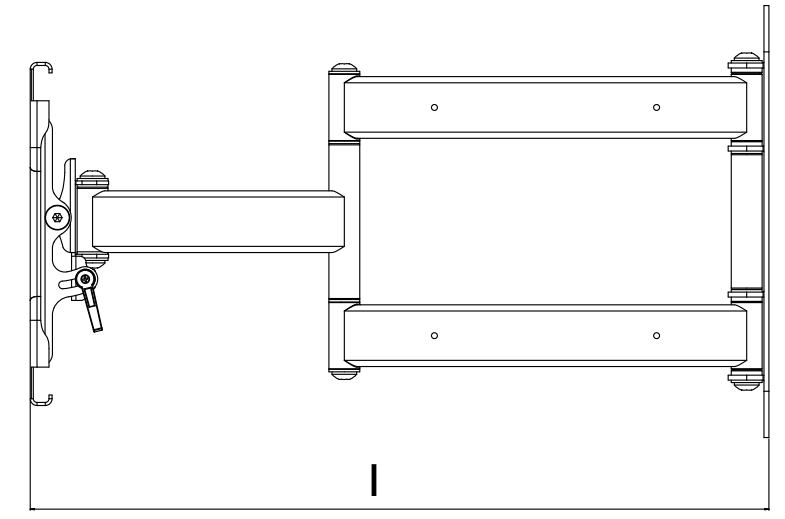

8 7 6 5 4 3 2 1

**BACK VIEW**

with adapter plate

without adapter plate

**RIGHT VIEW EXTENDED**

**FRONT VIEW**

with adapter plate

without adapter plate

**RIGHT VIEW FOLDED**

DIMENSIONS		
<b>A</b>	28.75"	(730mm)
<b>B</b>	27.75"	(704.77mm)
<b>C</b>	3"	(75.00mm)
<b>D</b>	16.9"	(429.09mm)
<b>E</b>	18.2"	(462.91mm)
<b>F</b>	24.4"	(619.76mm)
<b>G</b>	8"	(204.00mm)
<b>H</b>	12.8"	(326.00mm)
<b>I</b>	23.9"	(607.06mm)
<b>J</b>	13.75"	(350.06mm)
<b>K</b>	14.8"	(376.00mm)
<b>L</b>	4.9"	(123.8mm)
<b>M</b>	3.4"	(86.36mm)
<b>N</b>	2.9"	(73.66mm)