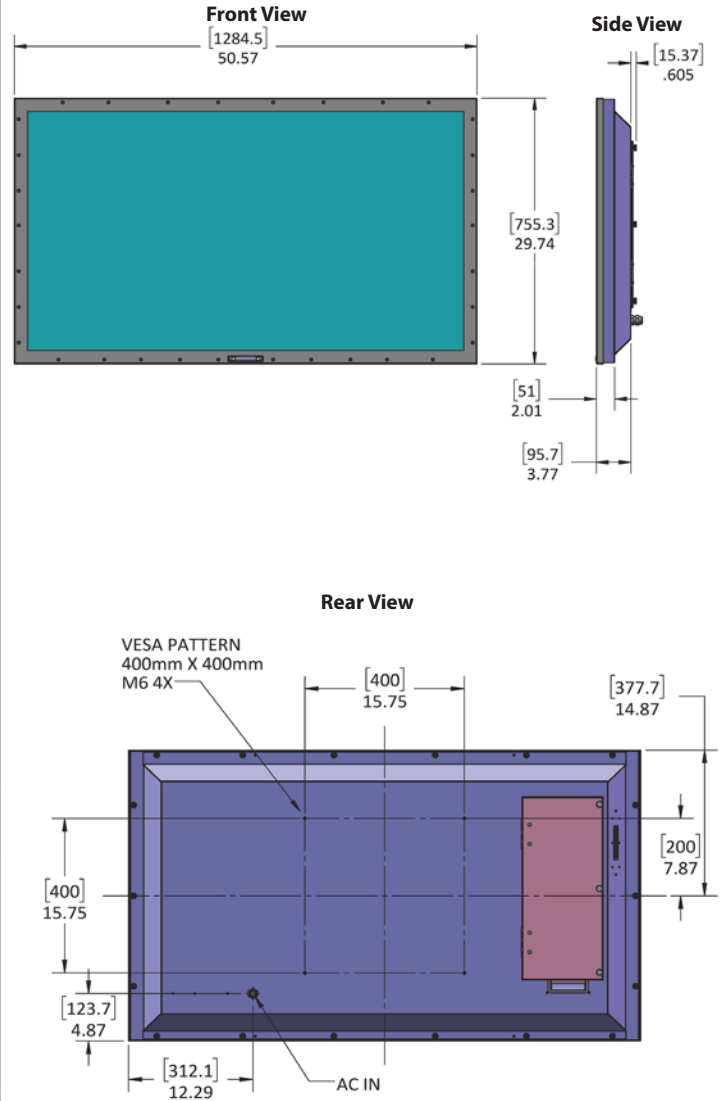

Model SB-S-55-4K Signature Series 4K Ultra HD Dimensions

*note: due to internal LCD panel structure the 55 inch is 2lbs more than the 65