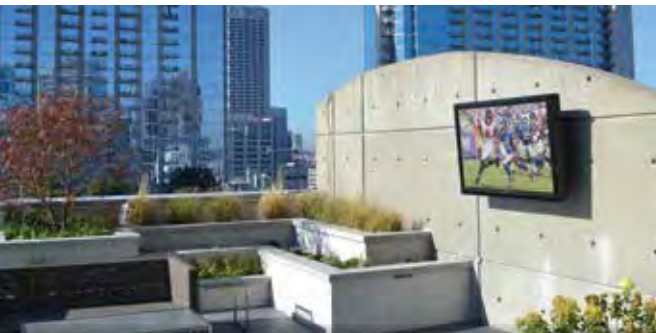

Pro Series – For Full Sun and Active Areas Ruggedized Design

Model 3211 – 32" Landscape, Portrait, and Touchscreen options
4217 – 42" Landscape and Portrait options
4917 – 49" Landscape and Portrait options
5518 – 55" Landscape and Portrait options
8418 – 84" Landscape 4K

Full Sun

3X Brighter

700-1000 NIT

Daylight Readable

Protective Glass Shield

Impact Resistant

Built in Heating & Cooling

SunBriteTV®
Pro Series