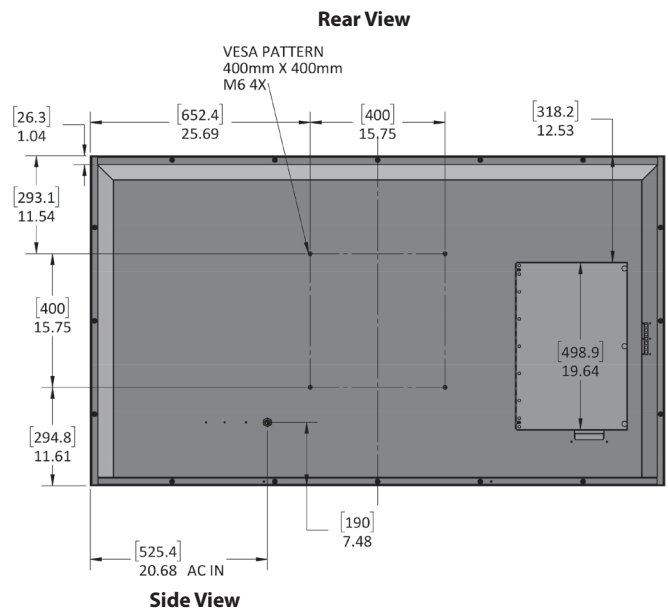

<p><b>SCREEN</b></p>	<p>SCREEN 75-inch Diagonal Color Active Matrix TFT LED</p> <p>RESOLUTION 3840 x 2160 UHD 4K</p> <p>ASPECT RATIO 16:9</p> <p>CONTRAST RATIO 4000:1</p>	<p>FRAME RATE 60 Hz</p> <p>VIEWING ANGLE 178° x 178°</p> <p>RESPONSE TIME 8 milliseconds</p> <p>TV FORMATS 2160p, 1080p, 1080i, 720p, 720i, 480p, 480i</p>
<p><b>CONNECTIONS</b></p>	<p>RF Antenna/CATV (ATSC/QAM/NTSC) x1</p> <p>HDMI HDMI™ Input x2 (HDMI 2.0, HDMI 1.4, HDCP 2.2) 3840 x 2160 @ 60hz</p> <p>VIDEO COMPOSITE Composite Video x1 L/R Audio Inputs x1</p> <p>VIDEO COMPONENT YPbPr plus Stereo Audio x1</p>	<p>CONTROL SET Concealed Rear IR Window</p> <p>AUDIO OUT Analog: 1/8" Stereo Fixed or Variable</p> <p>SPEAKERS 20 WATT internal speakers</p> <p>INPUT POWER 100-240 VAC, 50-60 Hz 2.8 A Max (313 WATTS/2.3a@120v)</p>
<p><b>TEMPERATURE TOLERANCES</b></p>	<p>OPERATING TEMP -24° to 104° F. (-31° to 40°C.)</p> <p>NON-OP. TEMP -24° to 140° F. (-31° to 60°C.)</p>	
<p><b>PHYSICAL SPECS</b></p>	<p>ACCESSORIES INCLUDED Weatherproof remote control</p> <p>EXTERIOR Powder-coated aluminum</p> <p>EXTERIOR COLORS Black only</p> <p>TV DIMENSIONS 67.12in x 38.89in x 4.45in (1704mm x 988mm x 113mm)</p> <p>TV WEIGHT 105lbs (47.6kg)</p>	<p>VESA MOUNT PATTERN 400mm x 400mm</p> <p>SHIPPING DIMENSIONS 75.8in x 44.5in x 8.8in (1925mm x 1130mm x 223mm)</p> <p>SHIPPING WEIGHT 125lbs (56.56kg)</p> <p>RESIDENTIAL WARRANTY 1 Year</p> <p>COMMERCIAL WARRANTY 1 Year</p>

All dimensions are in inches, dimensions in [ ] are [metric]

10/19/2017

Specifications are subject to change.