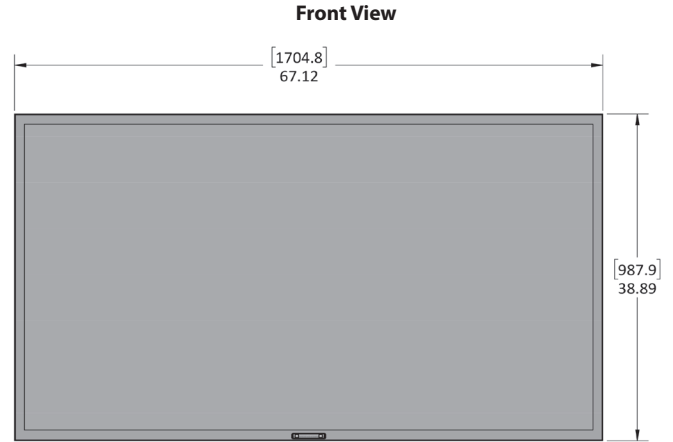

<p><b>SCREEN</b></p>	<p>SCREEN 75-inch Diagonal Color Active Matrix TFT LED</p> <p>RESOLUTION 3840 x 2160 UHD 4K</p> <p>ASPECT RATIO 16:9</p> <p>CONTRAST RATIO 4000:1</p>	<p>FRAME RATE 60 Hz</p> <p>VIEWING ANGLE 178° x 178°</p> <p>RESPONSE TIME 8 milliseconds</p> <p>TV FORMATS 2160p, 1080p, 1080i, 720p, 720i, 480p, 480i</p>
<p><b>CONNECTIONS</b></p>	<p>RF Antenna/CATV (ATSC/QAM/NTSC) x1</p> <p>HDMI HDMI™ Input x2 (HDMI 2.0, HDMI 1.4, HDCP 2.2) 3840 x 2160 @ 60hz</p> <p>VIDEO COMPOSITE Composite Video x1 L/R Audio Inputs x1</p> <p>VIDEO COMPONENT YPbPr plus Stereo Audio x1</p>	<p>CONTROL SET Concealed Rear IR Window</p> <p>AUDIO OUT Analog: 1/8" Stereo Fixed or Variable</p> <p>SPEAKERS 20 WATT internal speakers</p> <p>INPUT POWER 100-240 VAC, 50-60 Hz 2.8 A Max (313 WATTS/2.3a@120v)</p>
<p><b>TEMPERATURE TOLERANCES</b></p>	<p>OPERATING TEMP -24° to 104° F. (-31° to 40°C.)</p> <p>NON-OP. TEMP -24° to 140° F. (-31° to 60°C.)</p>	
<p><b>PHYSICAL SPECS</b></p>	<p>ACCESSORIES INCLUDED Weatherproof remote control</p> <p>EXTERIOR Powder-coated aluminum</p> <p>EXTERIOR COLORS Black only</p> <p>TV DIMENSIONS 67.12in x 38.89in x 4.45in (1704mm x 988mm x 113mm)</p> <p>TV WEIGHT 105lbs (47.6kg)</p>	<p>VESA MOUNT PATTERN 400mm x 400mm</p> <p>SHIPPING DIMENSIONS 75.8in x 44.5in x 8.8in (1925mm x 1130mm x 223mm)</p> <p>SHIPPING WEIGHT 125lbs (56.56kg)</p> <p>RESIDENTIAL WARRANTY 1 Year</p> <p>COMMERCIAL WARRANTY 1 Year</p>

All dimensions are in inches, dimensions in [ ] are [metric]

10/19/2017

Specifications are subject to change.