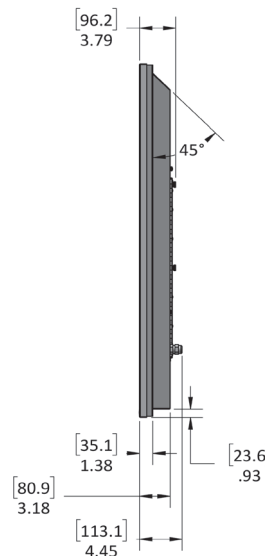

<p><b>SCREEN</b></p>	<p>SCREEN 75-inch Diagonal Color Active Matrix TFT LED</p> <p>RESOLUTION 3840 x 2160 UHD 4K</p> <p>ASPECT RATIO 16:9</p> <p>CONTRAST RATIO 4000:1</p>	<p>FRAME RATE 60 Hz</p> <p>VIEWING ANGLE 178° x 178°</p> <p>RESPONSE TIME 8 milliseconds</p> <p>TV FORMATS 2160p, 1080p, 1080i, 720p, 720i, 480p, 480i</p>
<p><b>CONNECTIONS</b></p>	<p>RF Antenna/CATV (ATSC/QAM/NTSC) x1</p> <p>HDMI HDMI™ Input x2 (HDMI 2.0, HDMI 1.4, HDCP 2.2) 3840 x 2160 @ 60hz</p> <p>VIDEO COMPOSITE Composite Video x1 L/R Audio Inputs x1</p> <p>VIDEO COMPONENT YPbPr plus Stereo Audio x1</p>	<p>CONTROL SET Concealed Rear IR Window</p> <p>AUDIO OUT Analog: 1/8" Stereo Fixed or Variable</p> <p>SPEAKERS 20 WATT internal speakers</p> <p>INPUT POWER 100-240 VAC, 50-60 Hz 2.8 A Max (313 WATTS/2.3a@120v)</p>
<p><b>TEMPERATURE TOLERANCES</b></p>	<p>OPERATING TEMP -24° to 104° F. (-31° to 40°C.)</p> <p>NON-OP. TEMP -24° to 140° F. (-31° to 60°C.)</p>	
<p><b>PHYSICAL SPECS</b></p>	<p>ACCESSORIES INCLUDED Weatherproof remote control</p> <p>EXTERIOR Powder-coated aluminum</p> <p>EXTERIOR COLORS Black only</p> <p>TV DIMENSIONS 67.12in x 38.89in x 4.45in (1704mm x 988mm x 113mm)</p> <p>TV WEIGHT 105lbs (47.6kg)</p>	<p>VESA MOUNT PATTERN 400mm x 400mm</p> <p>SHIPPING DIMENSIONS 75.8in x 44.5in x 8.8in (1925mm x 1130mm x 223mm)</p> <p>SHIPPING WEIGHT 125lbs (56.56kg)</p> <p>RESIDENTIAL WARRANTY 1 Year</p> <p>COMMERCIAL WARRANTY 1 Year</p>

All dimensions are in inches, dimensions in [ ] are [metric]

10/19/2017

Specifications are subject to change.