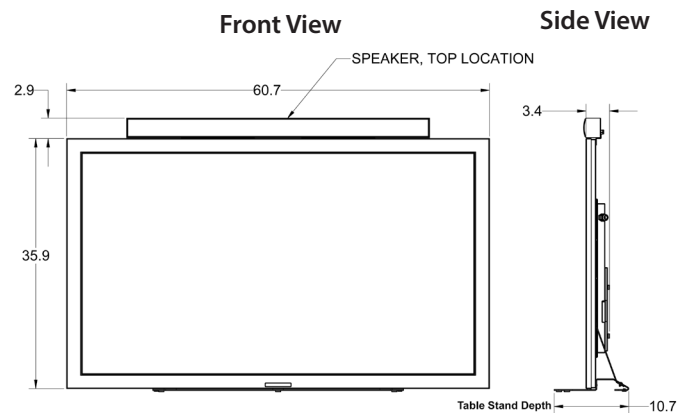

Specifications

SunBriteTV Model SB-6570HD

LCD Screen	65-inch diagonal Color Active Matrix TFT LED LCD
Resolution	1920 x 1080
Aspect Ratio	16:9
Contrast Ratio	4000:1
Frame Rate	60hz
Viewing Angle	178° x 178°
Response Time	6.5 milliseconds
TV formats	1080p, 1080i, 720p, 720i, 480p, 480i
Input Connectors:	
RF	Antenna/CATV (ATSC/QAM/NTSC) x1
HDMI	HDMI™ Input x2
Video Composite	S-Video x1 and Composite Video x1, L/R Audio Inputs x1
Video Component	YPbPr plus Stereo Audio x2
PC	15-pin D-sub VGA plus Stereo Audio
Control Set	RS232 Serial, Discrete IR Control, Concealed IR Window
Audio Out	SPDIF, Digital (fixed) 1/8" Stereo mini jack, Analog (variable)
Speakers	20-Watt weatherproof detachable speaker module - top or bottom mount
Exterior	Powder coated aluminum
Colors	Black, Silver and White
Input Power	100-240 VAC, 50-60 Hz 2.0 A Max (240 watts/2a@120v)
Operating Temp.	-24° to 122° F. (-31° to 50° C.)
Non-op. Temp.	-24° to 140° F. (-31° to 60° C.)
Accessories Included	Weather-Proof Remote Control, outdoor dust cover
TV Dimensions	60.7" W x 35.9" H (38.8" H with speakers) x 3.4" D
Weight	100 lbs; 104.0 lbs with speakers
Residential Warranty	Two-year, parts and labor
Commercial Warranty	Two-year, parts and labor
Mount Pattern	600mm x 400mm

All measurements are in inches, except those in [] are [metric]

Shown with optional table top stand (not included)

08.14.14

Specifications are subject to change.