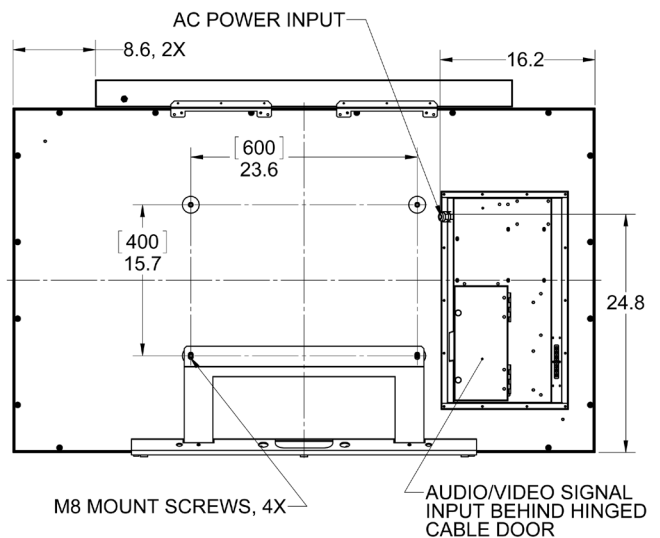

Specifications

SunBriteTV Model SB-6570HD

LCD Screen	65-inch diagonal Color Active Matrix TFT LED LCD
Resolution	1920 x 1080
Aspect Ratio	16:9
Contrast Ratio	4000:1
Frame Rate	60hz
Viewing Angle	178° x 178°
Response Time	6.5 milliseconds
TV formats	1080p, 1080i, 720p, 720i, 480p, 480i
Input Connectors:	
RF	Antenna/CATV (ATSC/QAM/NTSC) x1
HDMI	HDMI™ Input x2
Video Composite	S-Video x1 and Composite Video x1, L/R Audio Inputs x1
Video Component	YPbPr plus Stereo Audio x2
PC	15-pin D-sub VGA plus Stereo Audio
Control Set	RS232 Serial, Discrete IR Control, Concealed IR Window
Audio Out	SPDIF, Digital (fixed) 1/8" Stereo mini jack, Analog (variable)
Speakers	20-Watt weatherproof detachable speaker module - top or bottom mount
Exterior	Powder coated aluminum
Colors	Black, Silver and White
Input Power	100-240 VAC, 50-60 Hz 2.0 A Max (240 watts/2a@120v)
Operating Temp.	-24° to 122° F. (-31° to 50° C.)
Non-op. Temp.	-24° to 140° F. (-31° to 60° C.)
Accessories Included	Weather-Proof Remote Control, outdoor dust cover
TV Dimensions	60.7" W x 35.9" H (38.8" H with speakers) x 3.4" D
Weight	100 lbs; 104.0 lbs with speakers
Residential Warranty	Two-year, parts and labor
Commercial Warranty	Two-year, parts and labor
Mount Pattern	600mm x 400mm

All measurements are in inches, except those in [] are [metric]

Shown with optional table top stand (not included)

08.14.14

Specifications are subject to change.