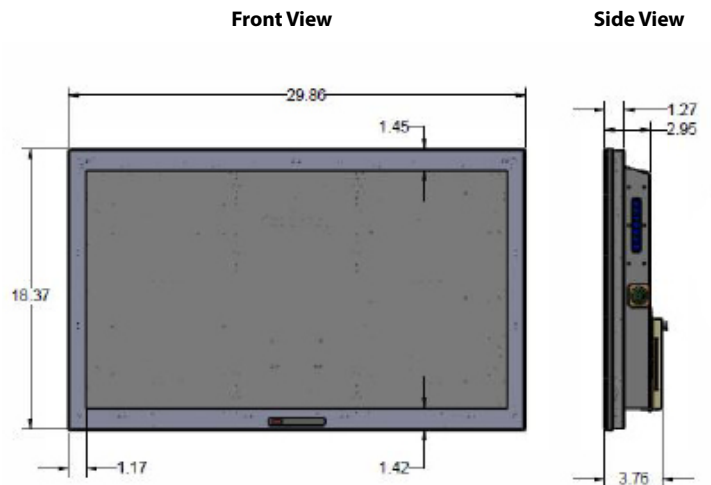

Specifications

SunBriteTV Model SB-3270HD

LCD Screen	(32 inch class) 31.5-inch diagonal Color Active Matrix TFT LED LCD
Resolution	1920 x 1080, Full HD 1080p
Aspect Ratio	16:9
Contrast Ratio	3000:1
Frame Rate	60hz
Viewing Angle	178° x 178°
Response Time	8 milliseconds
TV formats	1080p, 1080i, 720p, 720i, 480p, 480i
Input Connectors:	
RF	Antenna/CATV (NTSC/ATSC/QAM) x1
HDMI	HDMI Input x2
Video Composite	S-Video x1 and Composite Video x1, L/R Audio Inputs x1
Video Component	YPbPr plus Stereo Audio x2
PC	15-pin D-sub VGA plus Stereo Audio
Control Set	RS232 Serial, Discrete IR Control, Concealed IR Window
Audio Out	Digital SPDIF audio (Fixed) Analog 1/8" headphone jack (variable)
Speakers	20 Watt built-in Speakers
Exterior	Powder-coated aluminum
Colors	Black, Silver & White
Input Power	100-240 VAC, 50-60 Hz 2.5A Max (80 watts/.7a@120v)
Operating Temp.	-24° to 122° F. (-31° to 50° C.)
Non-op. Temp.	-24° to 140° F. (-31° to 60° C.)
Accessories Included	Weatherproof remote control, outdoor dust cover
TV Dimensions	29.86" W x 18.37" H x 3.76" D
TV Weight	26.0 lbs.
Residential Warranty	Two-year, parts and labor
Commercial Warranty	Two-year, parts and labor
Vesa Mount Pattern	100mm x 100mm or 200mm x 100mm

All dimensions are in inches, dimensions in [] are [metric]

07.11.14

Specifications are subject to change.