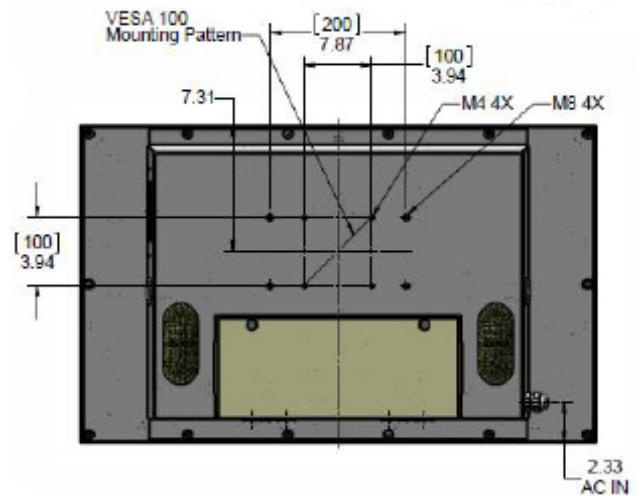

Specifications

SunBriteTV Model SB-3270HD

LCD Screen	(32 inch class) 31.5-inch diagonal Color Active Matrix TFT LED LCD
Resolution	1920 x 1080, Full HD 1080p
Aspect Ratio	16:9
Contrast Ratio	3000:1
Frame Rate	60hz
Viewing Angle	178° x 178°
Response Time	8 milliseconds
TV formats	1080p, 1080i, 720p, 720i, 480p, 480i
Input Connectors:	
RF	Antenna/CATV (NTSC/ATSC/QAM) x1
HDMI	HDMI Input x2
Video Composite	S-Video x1 and Composite Video x1, L/R Audio Inputs x1
Video Component	YPbPr plus Stereo Audio x2
PC	15-pin D-sub VGA plus Stereo Audio
Control Set	RS232 Serial, Discrete IR Control, Concealed IR Window
Audio Out	Digital SPDIF audio (Fixed) Analog 1/8" headphone jack (variable)
Speakers	20 Watt built-in Speakers
Exterior	Powder-coated aluminum
Colors	Black, Silver & White
Input Power	100-240 VAC, 50-60 Hz 2.5A Max (80 watts/.7a@120v)
Operating Temp.	-24° to 122° F. (-31° to 50° C.)
Non-op. Temp.	-24° to 140° F. (-31° to 60° C.)
Accessories Included	Weatherproof remote control, outdoor dust cover
TV Dimensions	29.86" W x 18.37" H x 3.76" D
TV Weight	26.0 lbs.
Residential Warranty	Two-year, parts and labor
Commercial Warranty	Two-year, parts and labor
Vesa Mount Pattern	100mm x 100mm or 200mm x 100mm

All dimensions are in inches, dimensions in [] are [metric]

07.11.14

Specifications are subject to change.